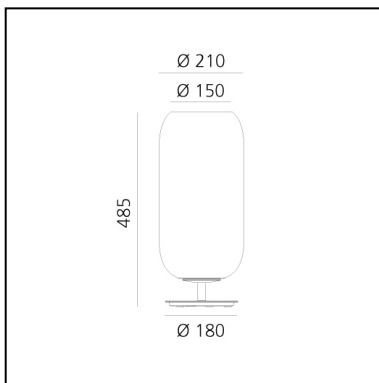

Gople Table - Bronze

BIG - Bjarke Ingels Group

IP20   

LUMINAIRE

- Watt: **20W**
- Delivered lumens output: **1118lm**
- CCT: **3000K**
- Efficiency: **46%**
- Efficacy: **55.91lm/W**
- CRI: **80**

DESCRIPTION

PRODUCT CODE: 1408060A

FEATURES

- Article Code: **1408060A**
- Colour: **Bronze**
- Installation: **Table**
- Material: **Blown glass, aluminium**
- Series: **Design Collection**
- Environment: **Indoor**
- design by: **BIG - Bjarke Ingels Group**

DIMENSIONS

- Height: **cm 48.5**
- Diameter: **cm 21**
- Base Diameter: **cm 18**

SOURCES NOT INCLUDED

- Category: **LED RETROFIT**
- Number: **1**
- Watt: **20W**
- Socket: **E27**